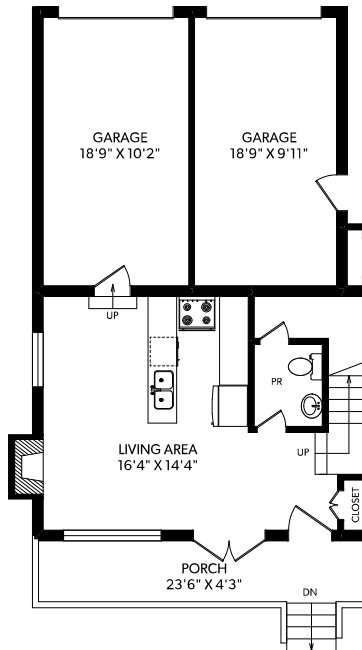

TOP FLOOR

UPPER FLOOR

MAIN FLOOR

LOWER FLOOR

COACH UPPER

COACH MAIN

FLOOR	FINISHED	UNFINISHED	TOTAL	OTHER AREAS
MAIN	699	0	699	GARAGES 429
UPPER	686	0	686	DECK 138
TOP	489	0	489	COACH MAIN 434
LOWER	846	0	846	COACH UPPER 662
TOTAL	2720	0	2720	PORCHES 275

458 EAST 10TH AVENUE

DOCUMENT PREPARED FOR THE EXCLUSIVE USE OF

PAUL EVISTON*

1-866-388-6998
ORDERS@REALFOTO.CA

*PERSONAL REAL ESTATE CORPORATION
MEASURED 05/11/2017 BY JUSTIN GREENWOOD

All information furnished regarding this property is from sources deemed reliable but no warranty or representation is made to the accuracy thereof.