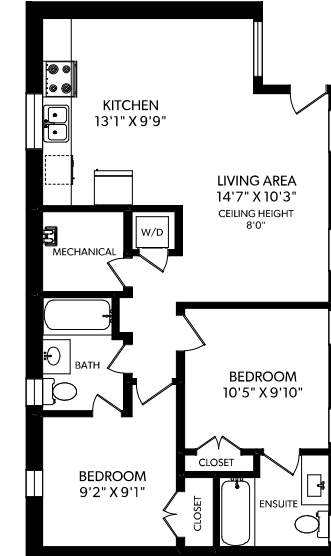

TOP FLOOR

UPPER FLOOR

MAIN FLOOR

LOWER FLOOR

COACH UPPER

COACH MAIN

FLOOR	FINISHED	UNFINISHED	TOTAL	OTHER AREAS
MAIN	699	0	699	GARAGES 429
UPPER	686	0	686	DECK 138
TOP	489	0	489	COACH MAIN 434
LOWER	846	0	846	COACH UPPER 662
TOTAL	2720	0	2720	PORCHES 275

458 EAST 10TH AVENUE

DOCUMENT PREPARED FOR THE EXCLUSIVE USE OF

PAUL EVISTON*

1-866-388-6998
ORDERS@REALFOTO.CA

*PERSONAL REAL ESTATE CORPORATION
MEASURED 05/11/2017 BY JUSTIN GREENWOOD

All information furnished regarding this property is from sources deemed reliable but no warranty or representation is made to the accuracy thereof.