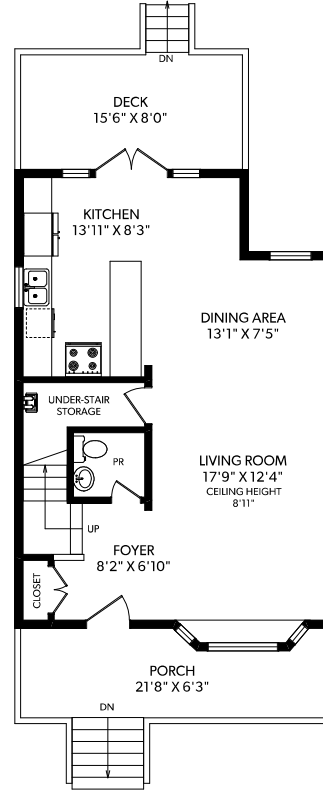

TOP FLOOR

UPPER FLOOR

MAIN FLOOR

LOWER FLOOR

COACH UPPER

COACH MAIN

FLOOR	FINISHED	UNFINISHED	TOTAL	OTHER AREAS
MAIN	699	0	699	GARAGES 429
UPPER	686	0	686	DECK 138
TOP	489	0	489	COACH MAIN 434
LOWER	846	0	846	COACH UPPER 662
TOTAL	2720	0	2720	PORCHES 275

458 EAST 10TH AVENUE

DOCUMENT PREPARED FOR THE EXCLUSIVE USE OF

PAUL EVISTON*

1-866-388-6998
ORDERS@REALFOTO.CA

*PERSONAL REAL ESTATE CORPORATION
MEASURED 05/11/2017 BY JUSTIN GREENWOOD

All information furnished regarding this property is from sources deemed reliable but no warranty or representation is made to the accuracy thereof.