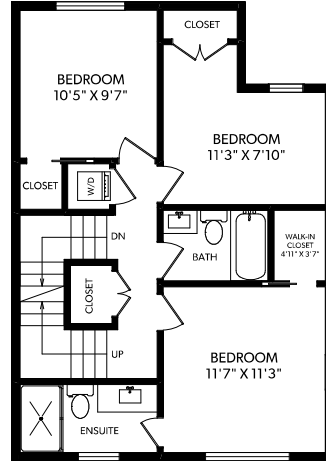

TOP FLOOR

UPPER FLOOR

MAIN FLOOR

LOWER FLOOR

COACH UPPER

COACH MAIN

FLOOR	FINISHED	UNFINISHED	TOTAL	OTHER AREAS
MAIN	699	0	699	GARAGES 429
UPPER	686	0	686	DECK 138
TOP	489	0	489	COACH MAIN 434
LOWER	846	0	846	COACH UPPER 662
TOTAL	2720	0	2720	PORCHES 275

458 EAST 10TH AVENUE

DOCUMENT PREPARED FOR THE EXCLUSIVE USE OF

PAUL EVISTON*

1-866-388-6998
ORDERS@REALFOTO.CA

*PERSONAL REAL ESTATE CORPORATION
MEASURED 05/11/2017 BY JUSTIN GREENWOOD

All information furnished regarding this property is from sources deemed reliable but no warranty or representation is made to the accuracy thereof.