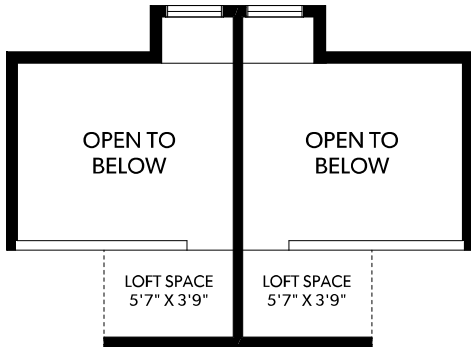

LOFT

STUDIO

UPPER FLOOR

MAIN FLOOR

LOWER FLOOR

FLOOR	FINISHED	UNFINISHED	TOTAL	OTHER AREAS
MAIN	686	0	686	DECK 229
UPPER	680	0	680	SHED 84
LOFT	52	0	52	
LOWER	641	0	641	
STUDIO	384	0	384	
TOTAL	2443	0	2443	