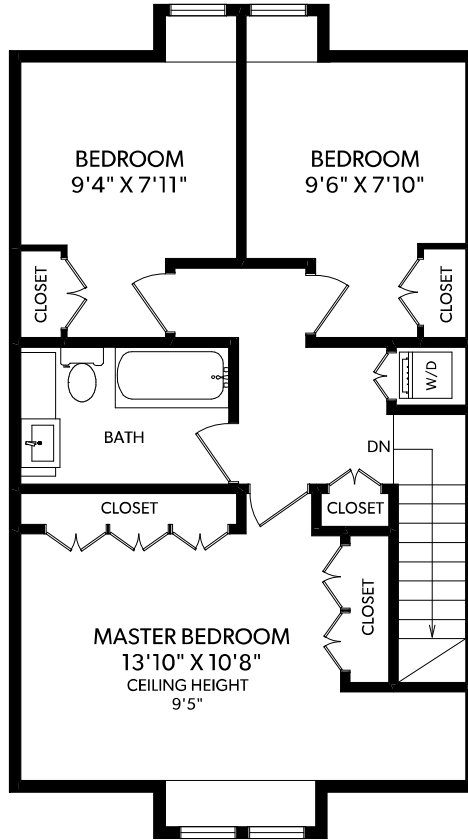

LOFT

STUDIO

UPPER FLOOR

MAIN FLOOR

LOWER FLOOR

FLOOR	FINISHED	UNFINISHED	TOTAL	OTHER AREAS
MAIN	686	0	686	DECK 229
UPPER	680	0	680	SHED 84
LOFT	52	0	52	
LOWER	641	0	641	
STUDIO	384	0	384	
TOTAL	2443	0	2443	

REAL FOTO **347 EAST 28TH AVENUE**
 DOCUMENT PREPARED FOR THE EXCLUSIVE USE OF
PAUL EVISTON*

1-866-388-6998 *PERSONAL REAL ESTATE CORPORATION
 ORDERS@REALFOTO.CA MEASURED 05/19/2017 BY JUSTIN GREENWOOD