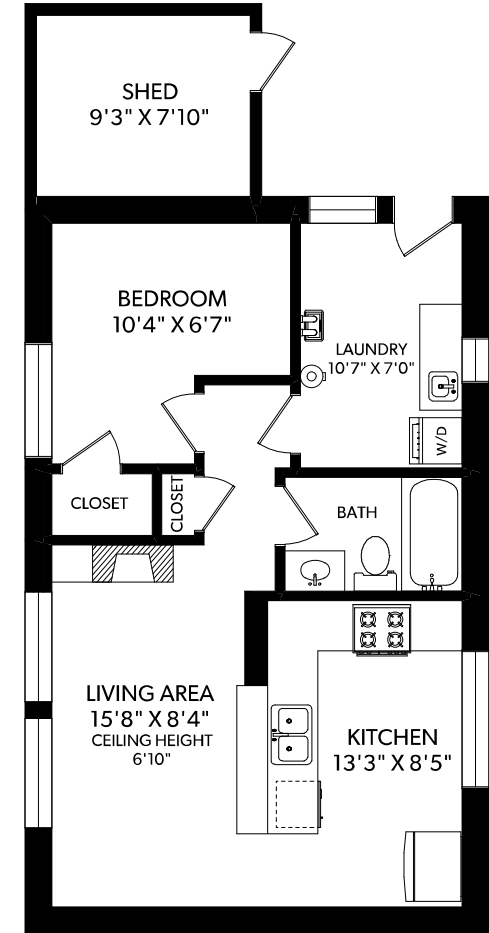

LOFT

STUDIO

UPPER FLOOR

MAIN FLOOR

LOWER FLOOR

FLOOR	FINISHED	UNFINISHED	TOTAL	OTHER AREAS
MAIN	686	0	686	DECK 229
UPPER	680	0	680	SHED 84
LOFT	52	0	52	
LOWER	641	0	641	
STUDIO	384	0	384	
TOTAL	2443	0	2443	

REAL FOTO **347 EAST 28TH AVENUE**
 DOCUMENT PREPARED FOR THE EXCLUSIVE USE OF
PAUL EVISTON*

1-866-388-6998 *PERSONAL REAL ESTATE CORPORATION
 ORDERS@REALFOTO.CA MEASURED 05/19/2017 BY JUSTIN GREENWOOD