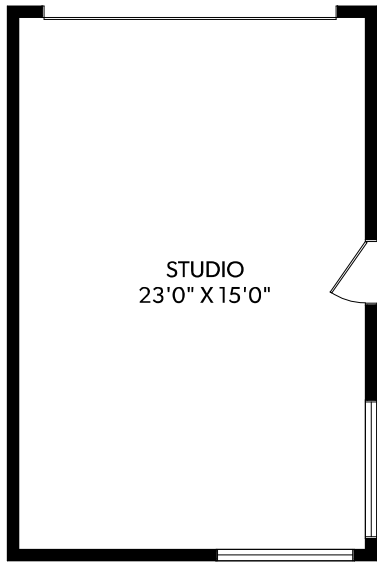

LOFT

STUDIO

UPPER FLOOR

MAIN FLOOR

LOWER FLOOR

FLOOR	FINISHED	UNFINISHED	TOTAL	OTHER AREAS
MAIN	686	0	686	DECK 229
UPPER	680	0	680	SHED 84
LOFT	52	0	52	
LOWER	641	0	641	
STUDIO	384	0	384	
TOTAL	2443	0	2443	

REAL FOTO **347 EAST 28TH AVENUE**
 DOCUMENT PREPARED FOR THE EXCLUSIVE USE OF
PAUL EVISTON*

1-866-388-6998 *PERSONAL REAL ESTATE CORPORATION
 ORDERS@REALFOTO.CA MEASURED 05/19/2017 BY JUSTIN GREENWOOD