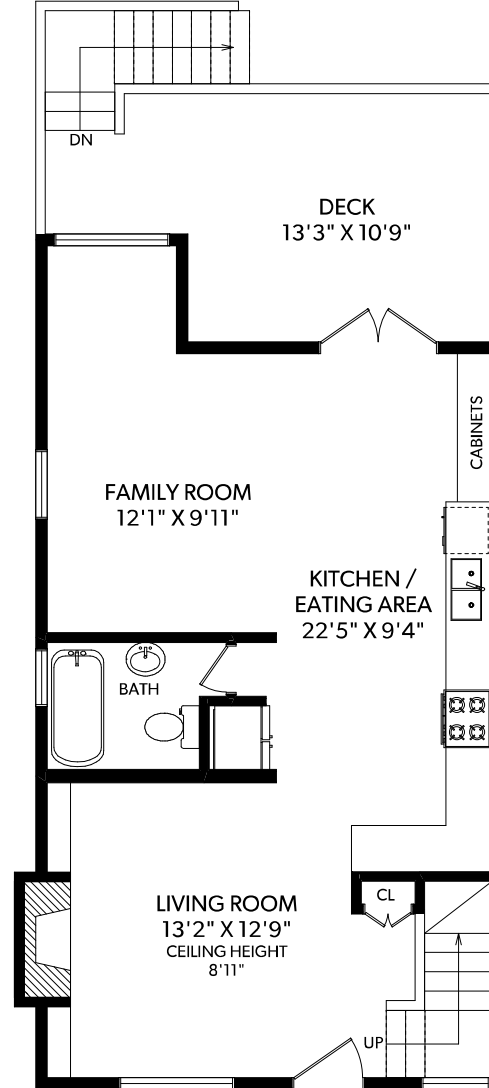

LOFT

STUDIO

UPPER FLOOR

MAIN FLOOR

LOWER FLOOR

FLOOR	FINISHED	UNFINISHED	TOTAL	OTHER AREAS
MAIN	686	0	686	DECK 229
UPPER	680	0	680	SHED 84
LOFT	52	0	52	
LOWER	641	0	641	
STUDIO	384	0	384	
TOTAL	2443	0	2443	

REAL FOTO **347 EAST 28TH AVENUE**
 DOCUMENT PREPARED FOR THE EXCLUSIVE USE OF
PAUL EVISTON*

1-866-388-6998 *PERSONAL REAL ESTATE CORPORATION
 ORDERS@REALFOTO.CA MEASURED 05/19/2017 BY JUSTIN GREENWOOD